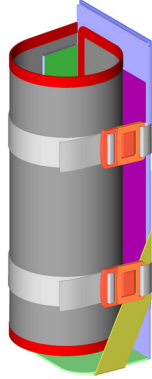

BrightLine Bags®

THE **FLEX**

SYSTEM®
PICK YOUR PARTS. BUILD YOUR BAG.

SIDE POCKET ECHO

(False colors shown just for clarity. The entire side pocket is black.)

Small Bottles

Large Bottles

Small Bottle Shown on a B4 SWIFT