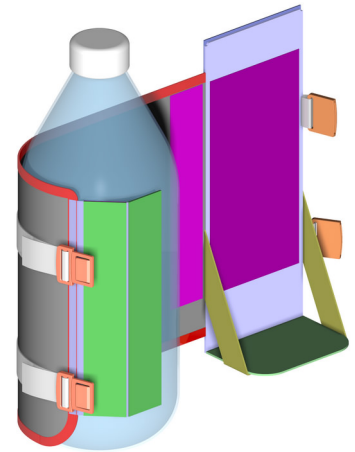

BrightLine Bags®

THE **FLEX**

SYSTEM®
PICK YOUR PARTS. BUILD YOUR BAG.

SIDE POCKET ECHO

(False colors shown just for clarity. The entire side pocket is black.)

Small Bottles

Large Bottles

Small Bottle Shown on a B4 SWIFT