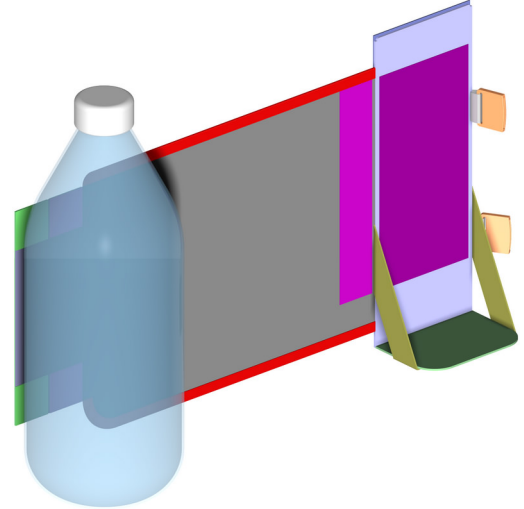

BrightLine Bags®

THE **FLEX**

SYSTEM®
PICK YOUR PARTS. BUILD YOUR BAG.

SIDE POCKET ECHO

(False colors shown just for clarity. The entire side pocket is black.)

Small Bottles

Large Bottles

Small Bottle Shown on a B4 SWIFT