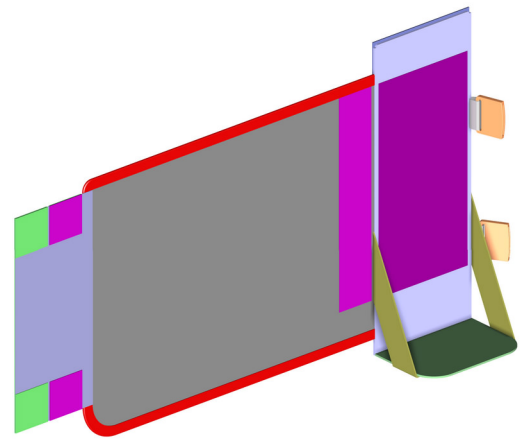

BrightLine Bags®

THE **FLEX**

SYSTEM®
PICK YOUR PARTS. BUILD YOUR BAG.

SIDE POCKET ECHO

(False colors shown just for clarity. The entire side pocket is black.)

Small Bottles

Large Bottles

Small Bottle Shown on a B4 SWIFT