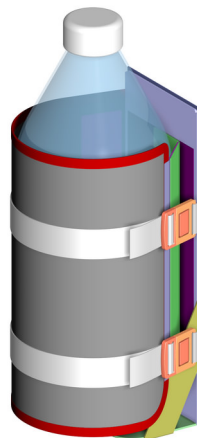

BrightLine Bags®

THE **FLEX**

SYSTEM®
PICK YOUR PARTS. BUILD YOUR BAG.

SIDE POCKET ECHO

(False colors shown just for clarity. The entire side pocket is black.)

Small Bottles

Large Bottles

Small Bottle Shown on a B4 SWIFT