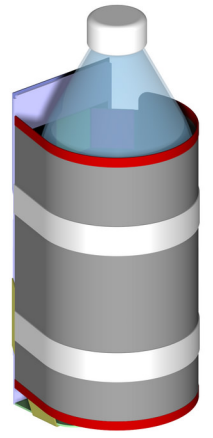

BrightLine Bags®

THE **FLEX**

SYSTEM®
PICK YOUR PARTS. BUILD YOUR BAG.

SIDE POCKET ECHO

(False colors shown just for clarity. The entire side pocket is black.)

Small Bottles

Large Bottles

Small Bottle Shown on a B4 SWIFT