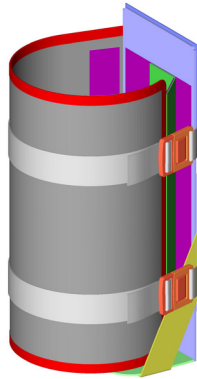

BrightLine Bags®

THE **FLEX**

SYSTEM®
PICK YOUR PARTS. BUILD YOUR BAG.

SIDE POCKET ECHO

(False colors shown just for clarity. The entire side pocket is black.)

Small Bottles

Large Bottles

Small Bottle Shown on a B4 SWIFT