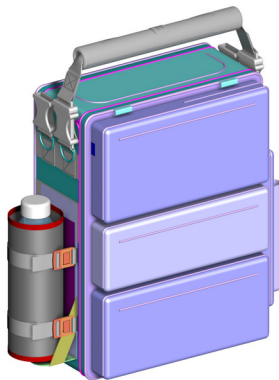

BrightLine Bags®

THE **FLEX**

SYSTEM®
PICK YOUR PARTS. BUILD YOUR BAG.

SIDE POCKET ECHO

(False colors shown just for clarity. The entire side pocket is black.)

Small Bottles

Large Bottles

Small Bottle Shown on a B4 SWIFT